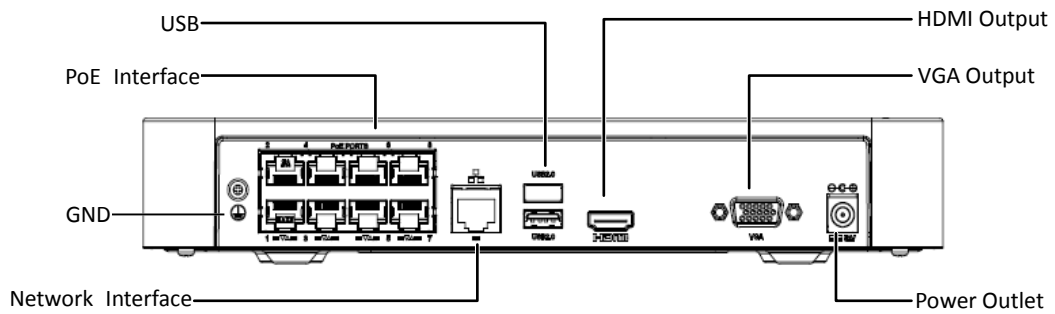

Rear Panel

Zhejiang Uniview Technologies Co., Ltd.

Building No.10, Wanlun Science Park, Jiangling Road 88, Binjiang District, Hangzhou, Zhejiang, China

Email: overseasbusiness@uniview.com; globalsupport@uniview.com

<http://www.uniview.com>

©2018 Zhejiang Uniview Technologies Co., Ltd. All rights reserved.

* Product specifications and availability are subject to change without notice.