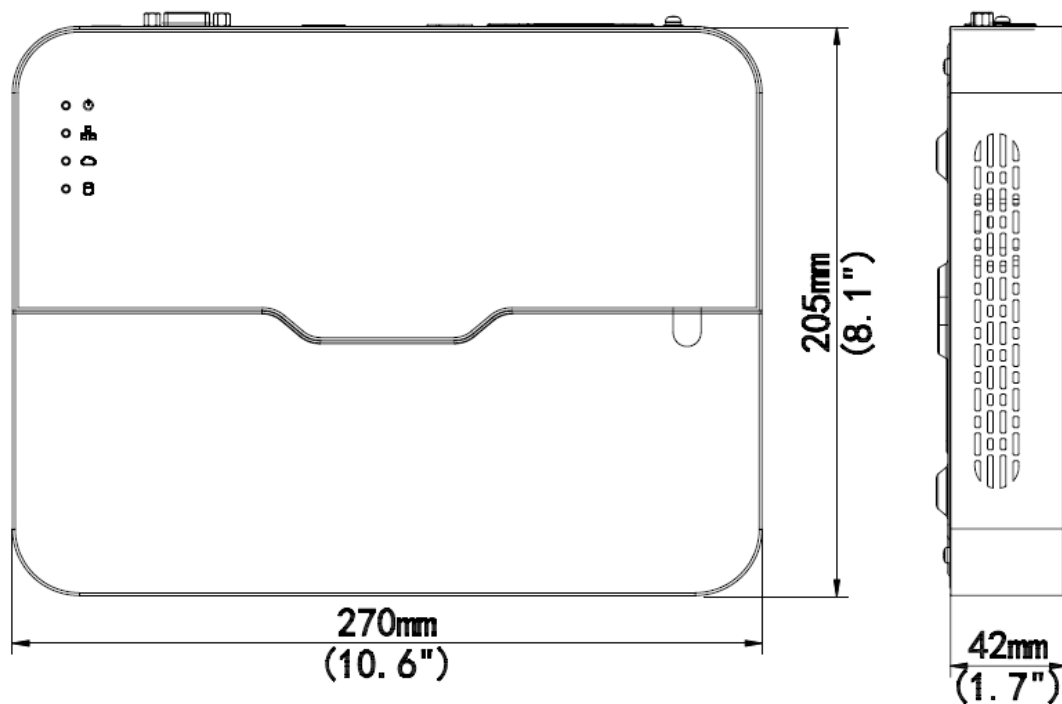

Synchronous Playback	8-ch
Corridor Mode Screen	3/4/5/7/9
Decoding	
Decoding format	Ultra 265/H.265/H.264
Liveview/Playback	1080p/960p/720p/D1/2CIF/CIF
Capability	4 x 1080p@20, 4 x 720p@30
Hard Disk	
SATA	1 SATA interface
Capacity	up to 10TB for each disk
External Interface	
Network Interface	1 RJ45 10M/100M self-adaptive Ethernet Interface
USB Interface	Rear panel: 2 x USB2.0
PoE	
Interface	8 independent 100 Mbps PoE network interfaces
Max Power	Max 30W for single port Max 108W in total (13.5W for each)
Supported Standard	IEEE 802.3at, IEEE 802.3af
General	
Power Supply	52V DC Power Consumption: ≤5.5 W (without HDD)
Working Environment	-10°C~+55°C (+14°F~+131°F), Humidity ≤ 90% RH (non-condensing)
Dimensions (W×D×H)	270mm × 205mm × 42mm (10.6"×8.1"×1.7")
Weight (without HDD)	0.7kg (1.54lb)

Dimensions