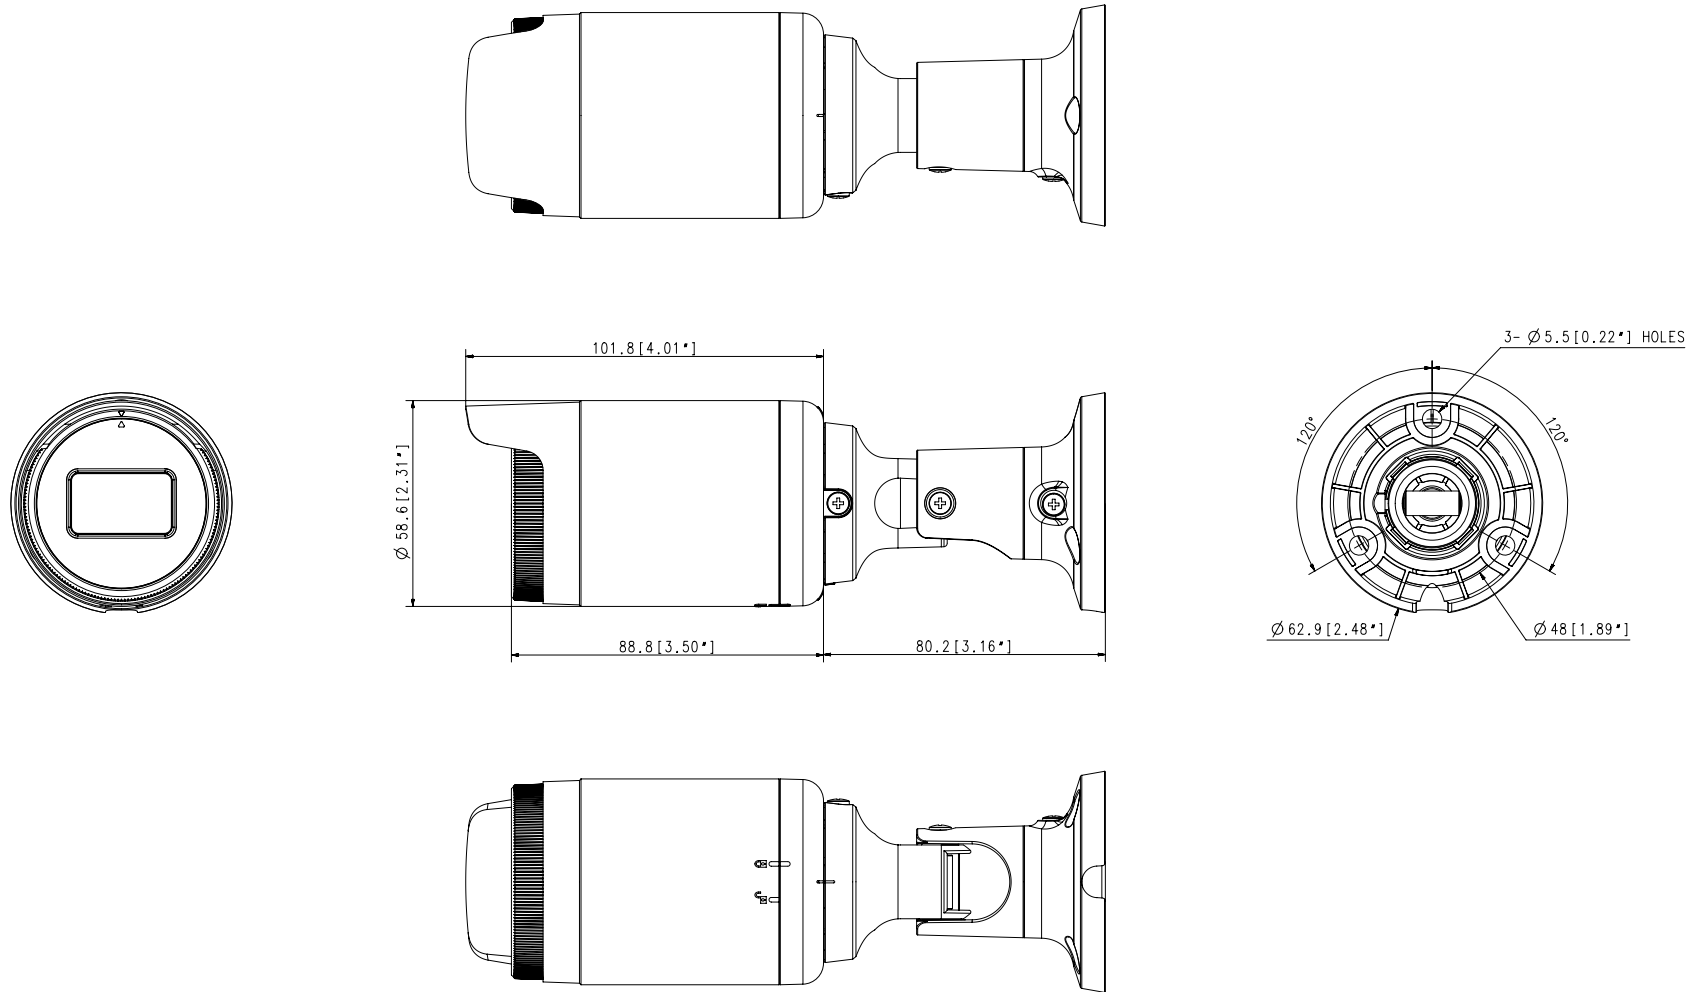

NO	PART NAME	CODE NO.	MATERIAL	Q'TY	REMARK
1	-	-	-	1	-

CHANGE

UNIT	mm	DESIGN	CHECK	APPROVAL	PART NAME	APPEARANCE	
		HTW	-	-			
SCALE	1/1	17.11.16	-	-	MODEL NAME	LNO-6010R/6020R/6030R	
HANWHA TECHWIN					CODE NO.	-