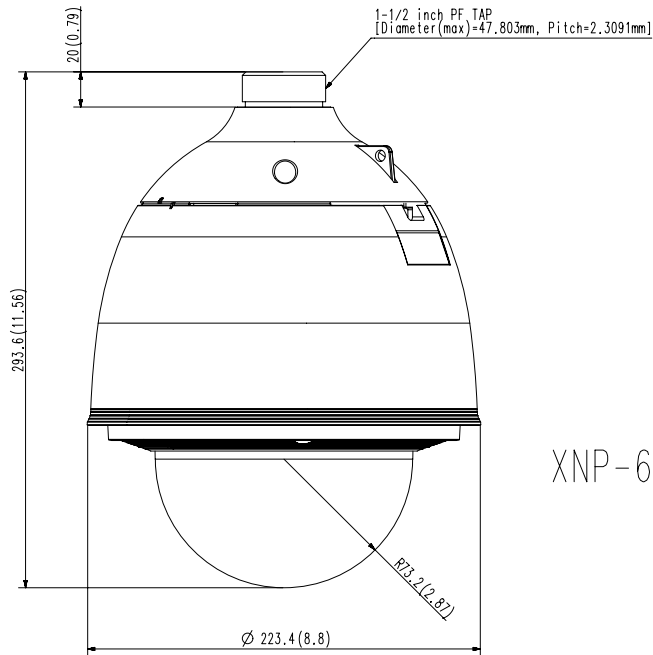

**Mechanical**

<b>Color / Material</b>	Ivory / Plastic+Aluminum
<b>Product Dimensions / Weight</b>	Ø220x293.6mm(8.66x11.56"), 3.3Kg(7.28 lb)

- The latest product information / specification can be found at [hanwha-security.com](http://hanwha-security.com)
- Design and specifications are subject to change without notice.
- Wisenet is the proprietary brand of Hanwha Techwin, formerly known as Samsung Techwin.

NO	PART NAME	CODE NO.	MATERIAL	Q'TY	REMARK
1	XNP-6320H	011657	MATERIAL	1	REMARK

XNP-6320H / QNP-6230H

Unit : mm(inch)

A2  
CHANGE

UNIT	mm	DESIGN	CHECK	APPROVAL	PART NAME	XNP-6320H
		Design	Check	Approval	MODEL NAME	MODEL NAME
SCALE	1/1	15.08.01	15.08.01	15.08.01	CODE NO.	011657
Hanwha Techwin						

NO	PART NAME	CODE NO.	MATERIAL	Q'TY	REMARK
1	XNP-6320H	011657	MATERIAL	1	REMARK

XNP-6320H / QNP-6230H

Unit : mm(inch)

A2  
CHANGE

UNIT	mm	DESIGN	CHECK	APPROVAL	PART NAME	XNP-6320H
		Design	Check	Approval	MODEL NAME	MODEL NAME
SCALE	1/1	15.08.01	15.08.01	15.08.01		
Hanwha Techwin					CODE NO.	011657