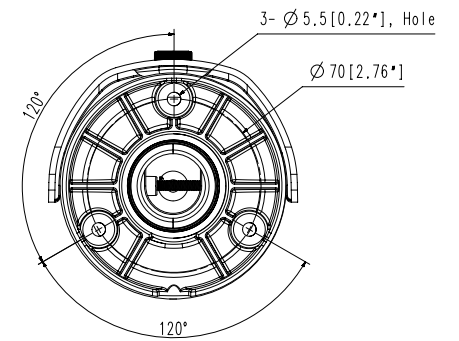

Mechanical

Color / Material	Dark grey / Aluminum
Product Dimensions / Weight	Ø91x322.9mm(Ø3.58x127.1"), 1,298g(4.25 lb)

- The latest product information / specification can be found at hanwha-security.com
- Design and specifications are subject to change without notice.
- Wisenet is the proprietary brand of Hanwha Techwin, formerly known as Samsung Techwin.

XNO-L6080R
UNIT : mm[inch]

XNO-L6080R
 UNIT : mm[inch]