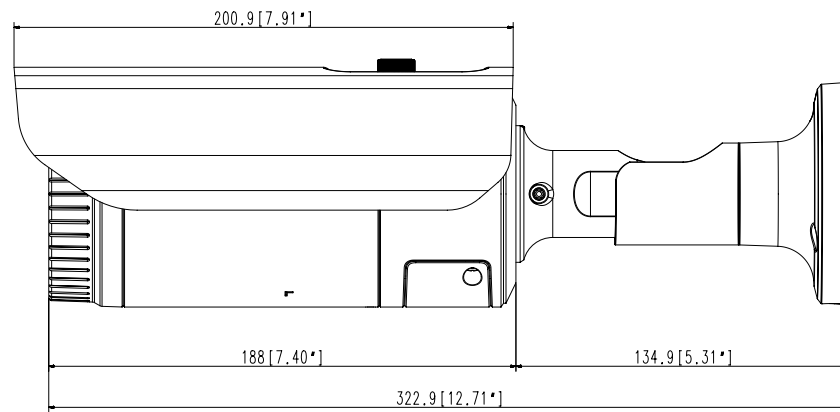

Mechanical

Color / Material	Dark grey / Aluminum
Product Dimensions / Weight	Ø91x322.9mm(Ø3.58x127.1"), 1,298g(4.25 lb)

- The latest product information / specification can be found at hanwha-security.com
- Design and specifications are subject to change without notice.
- Wisenet is the proprietary brand of Hanwha Techwin, formerly known as Samsung Techwin.

XNO-L6080R
UNIT : mm[inch]

XNO-L6080R
 UNIT : mm[inch]