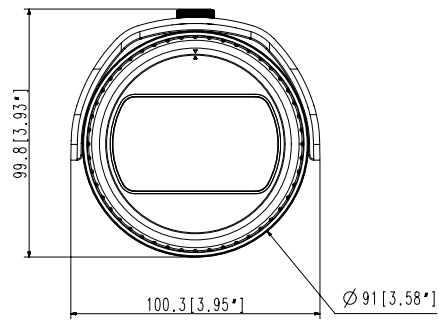

Mechanical

Color / Material	Dark grey / Aluminum
Product Dimensions / Weight	Ø91x322.9mm(Ø3.58x127.1"), 1,298g(4.25 lb)

- The latest product information / specification can be found at hanwha-security.com
- Design and specifications are subject to change without notice.
- Wisenet is the proprietary brand of Hanwha Techwin, formerly known as Samsung Techwin.

XNO-L6080R
UNIT : mm[inch]

XNO-L6080R
 UNIT : mm[inch]