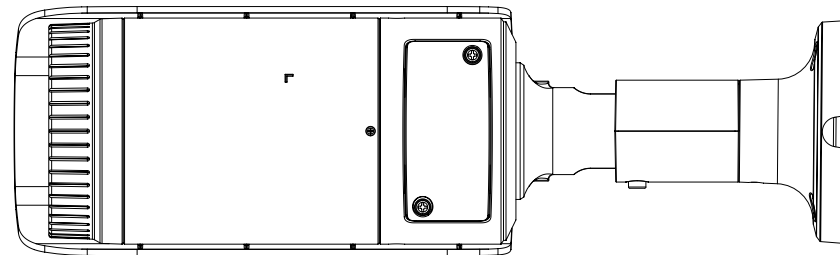

XNO-L6080R
UNIT : mm[inch]