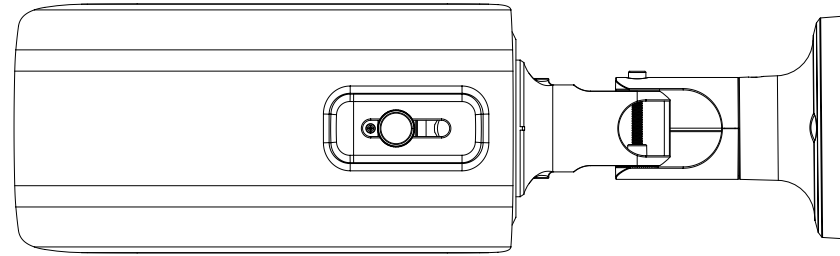

XNO-L6080R
UNIT : mm[inch]