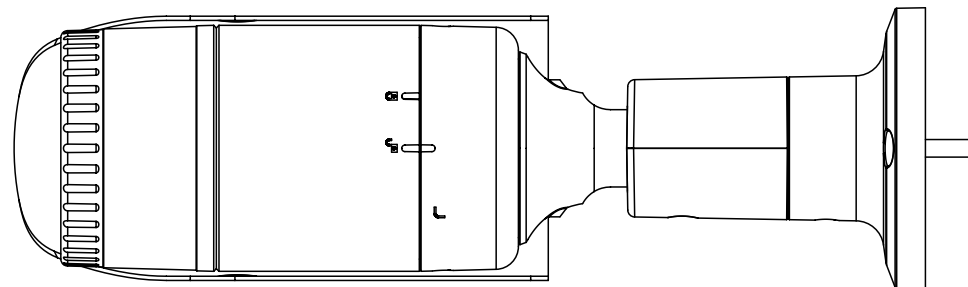

Appearance
Unit : mm [inch]