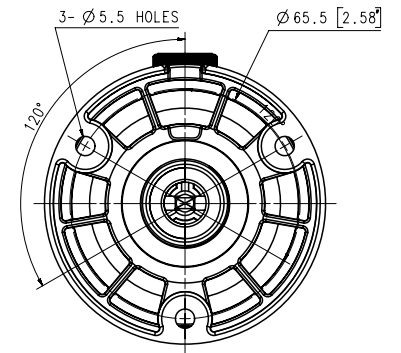

Mechanical

Color / Material	Dark grey / Aluminum
Product Dimensions / Weight	Ø70.0x246.0mm(Ø2.76x9.69"), 700g(1.54 lb)

DORI

Detect (25PPM/ 8PPF)	40.0m(131.36ft)
Observe (63PPM/ 19PPF)	16.0m(52.54ft)
Recognize (125PPM/ 38PPF)	8.0m(26.27ft)
Identify (250PPM/ 76PPF)	4.0m(13.14ft)

Appearance
 Unit : mm [inch]