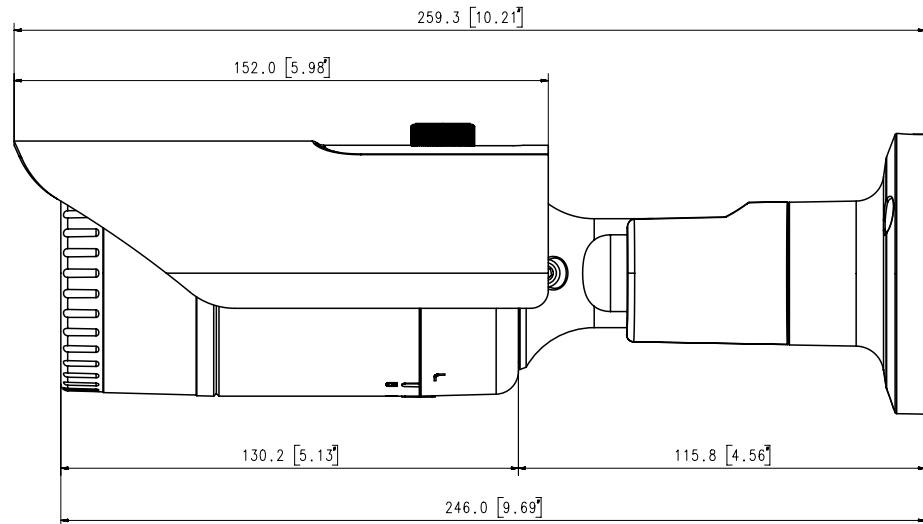

Appearance
Unit : mm [inch]