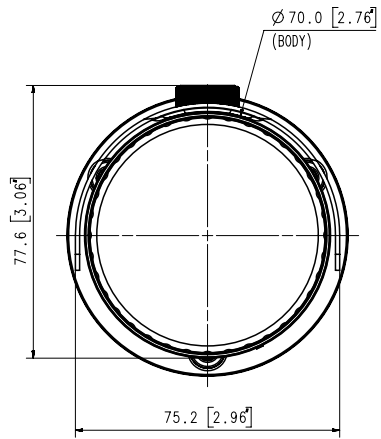

Mechanical

Color / Material	Dark grey / Aluminum
Product Dimensions / Weight	Ø70.0x246.0mm(Ø2.76x9.69"), 700g(1.54 lb)

DORI

Detect (25PPM/ 8PPF)	40.0m(131.36ft)
Observe (63PPM/ 19PPF)	16.0m(52.54ft)
Recognize (125PPM/ 38PPF)	8.0m(26.27ft)
Identify (250PPM/ 76PPF)	4.0m(13.14ft)

Appearance
 Unit : mm [inch]