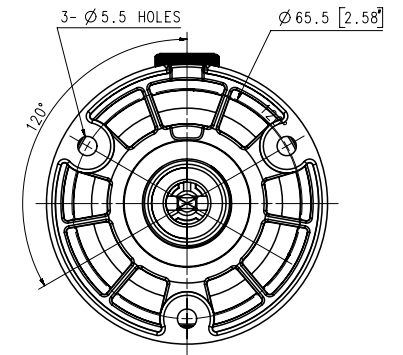

Mechanical

Color / Material	Dark grey / Aluminum
Product Dimensions / Weight	Ø70.0x246.0mm(Ø2.76x9.69"), 700g(1.54 lb)

DORI

Detect (25PPM/ 8PPF)	25.1m(82.21ft)
Observe (63PPM/ 19PPF)	10.0m(32.89ft)
Recognize (125PPM/ 38PPF)	5.0m(16.44ft)
Identify (250PPM/ 76PPF)	2.5m(8.22ft)

Appearance
Unit : mm [inch]