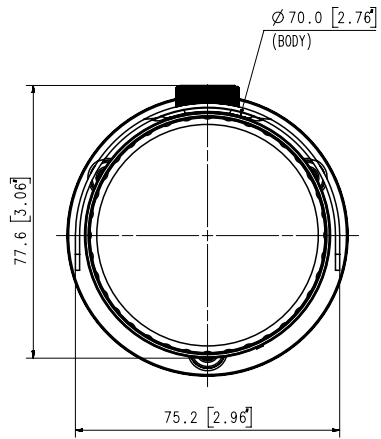

Mechanical

Color / Material	Dark grey / Aluminum
Product Dimensions / Weight	Ø70.0x246.0mm(Ø2.76x9.69"), 700g(1.54 lb)

DORI

Detect (25PPM/ 8PPF)	25.1m(82.21ft)
Observe (63PPM/ 19PPF)	10.0m(32.89ft)
Recognize (125PPM/ 38PPF)	5.0m(16.44ft)
Identify (250PPM/ 76PPF)	2.5m(8.22ft)

Appearance
Unit : mm [inch]