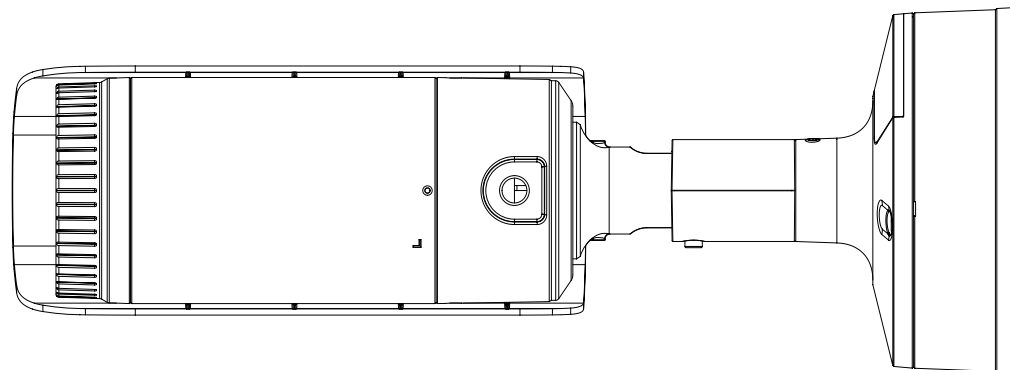

UNIT : mm [inch]
SCALE : 1/1