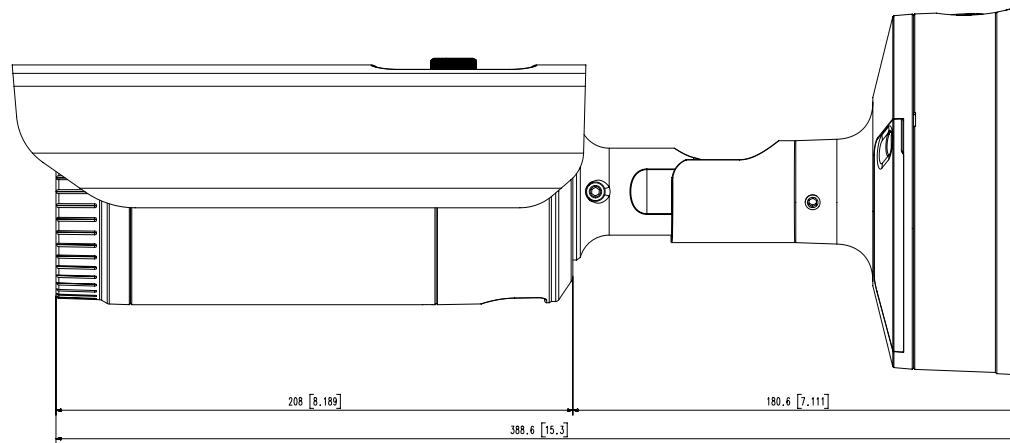

UNIT : mm [inch]
SCALE : 1/1