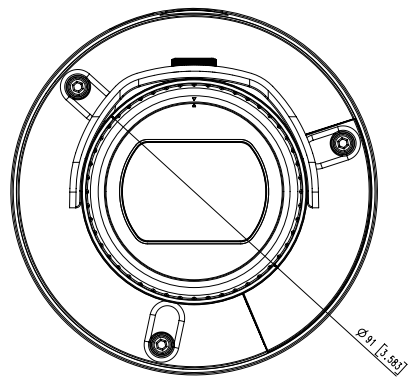

Compatible Accessories (Optional)

SBP-302PM

Video	
Imaging Device	1/2" 2MP CMOS
Resolution	1920x1080, 1280x1024, 1280x960, 1280x720, 1024x768, 800x600, 800x448, 720x576, 720x480, 640x480, 640x360, 320x240
Max. Framerate	H.265/H.264: Max. 60fps/50fps(60Hz/50Hz) MJPEG: Max. 30fps/25fps(60Hz/50Hz)
Min. Illumination	Color: 0.004Lux(F0.94, 1/30sec) BW: 0Lux(F0.94, 1/30sec)
Video Out	CVBS: 1.0 Vp-p / 75Ω composite, 720x480(N), 720x576(P) for installation USB: Micro USB Type B, 1280x720 for installation
Lens	
Focal Length (Zoom Ratio)	4.1~16.4mm(4x) motorized varifocal
Max. Aperture Ratio	F0.94(Wide)~F2.4(Tele)
Angular Field of View	H: 100.0°(Wide)~26.2°(Tele) / V: 54°(Wide)~14.8°(Tele) / D: 116.0°(Wide)~30.0°(Tele)
Min. Object Distance	0.7m(2.30ft)
Focus Control	Simple focus
Lens Type	DC auto iris
Operational	
Camera Title	Displayed up to 85 characters
Day & Night	Auto(ICR)
Backlight Compensation	BLC, HLC, WDR, SDDR
Wide Dynamic Range	150dB
Digital Noise Reduction	SSNR V
Digital Image Stabilization	Support
Defog	Support
Motion Detection	8ea, 8point polygonal zones
Privacy Masking	32ea, polygonal zones - Color: Grey/Green/Red/Blue/Black/White - Mosaic
Gain Control	Low / Middle / High
White Balance	ATW / AWC / Manual / Indoor / Outdoor
LDC	Support
Electronic Shutter Speed	Minimum / Maximum / Anti flicker (2~1/12,000sec)
Video Rotation	Flip, Mirror, Hallway view(90°/270°)
Analytics	Defocus detection, Directional detection, Fog detection, Face detection, Motion detection, Digital auto tracking, Appear/Disappear, Enter/Exit, Loitering, Tampering, Virtual line, Audio detection, Sound classification
Alarm I/O	Input 1ea / Output 1ea
Alarm Triggers	Analytics, Network disconnect, Alarm input

Power Consumption	PoE : Max 12.95W 12VDC : Max. 11.5W 24VAC : Max. 14.5W
--------------------------	--

Mechanical

Color / Material	Dark gray / Aluminum
Product Dimensions / Weight	Ø91x388.6mm(3.85"x15.3"), 2.35kg(5.18 lb)

UNIT : mm [inch]
SCALE : 1/1