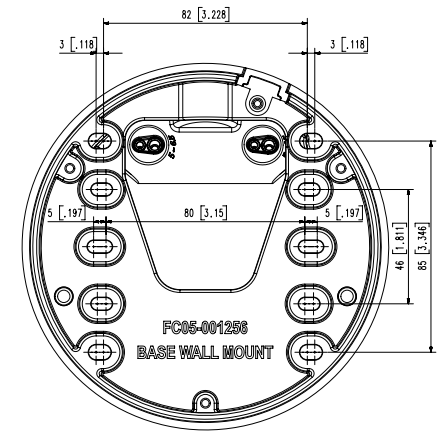

Compatible Accessories (Optional)

SBP-302PM

Video	
Imaging Device	1/2" 2MP CMOS
Resolution	1920x1080, 1280x1024, 1280x960, 1280x720, 1024x768, 800x600, 800x448, 720x576, 720x480, 640x480, 640x360, 320x240
Max. Framerate	H.265/H.264: Max. 60fps/50fps(60Hz/50Hz) MJPEG: Max. 30fps/25fps(60Hz/50Hz)
Min. Illumination	Color: 0.004Lux(F0.94, 1/30sec) BW: 0Lux(F0.94, 1/30sec)
Video Out	CVBS: 1.0 Vp-p / 75Ω composite, 720x480(N), 720x576(P) for installation USB: Micro USB Type B, 1280x720 for installation
Lens	
Focal Length (Zoom Ratio)	4.1~16.4mm(4x) motorized varifocal
Max. Aperture Ratio	F0.94(Wide)~F2.4(Tele)
Angular Field of View	H: 100.0°(Wide)~26.2°(Tele) / V: 54°(Wide)~14.8°(Tele) / D: 116.0°(Wide)~30.0°(Tele)
Min. Object Distance	0.7m(2.30ft)
Focus Control	Simple focus
Lens Type	DC auto iris
Operational	
Camera Title	Displayed up to 85 characters
Day & Night	Auto(ICR)
Backlight Compensation	BLC, HLC, WDR, SDDR
Wide Dynamic Range	150dB
Digital Noise Reduction	SSNR V
Digital Image Stabilization	Support
Defog	Support
Motion Detection	8ea, 8point polygonal zones
Privacy Masking	32ea, polygonal zones - Color: Grey/Green/Red/Blue/Black/White - Mosaic
Gain Control	Low / Middle / High
White Balance	ATW / AWC / Manual / Indoor / Outdoor
LDC	Support
Electronic Shutter Speed	Minimum / Maximum / Anti flicker (2~1/12,000sec)
Video Rotation	Flip, Mirror, Hallway view(90°/270°)
Analytics	Defocus detection, Directional detection, Fog detection, Face detection, Motion detection, Digital auto tracking, Appear/Disappear, Enter/Exit, Loitering, Tampering, Virtual line, Audio detection, Sound classification
Alarm I/O	Input 1ea / Output 1ea
Alarm Triggers	Analytics, Network disconnect, Alarm input

Power Consumption	PoE : Max 12.95W 12VDC : Max. 11.5W 24VAC : Max. 14.5W
--------------------------	--

Mechanical

Color / Material	Dark gray / Aluminum
Product Dimensions / Weight	Ø91x388.6mm(3.85"x15.3"), 2.35kg(5.18 lb)

UNIT : mm [inch]
SCALE : 1/1