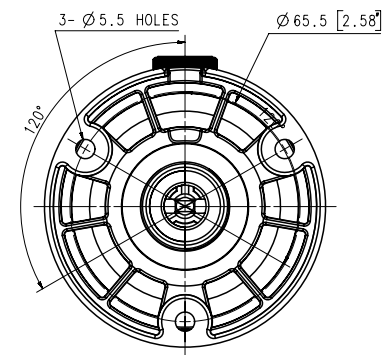

Compatible Accessories (Optional)

SBO-100B1

SBP-302PM

Video	
Imaging Device	1/2.8" 5MP CMOS
Resolution	5MP mode : 2592x1944, 1920x1080, 1280x960, 1280x720, 800x600, 800x448, 720x576, 720x480, 640x480, 640x360, 320x240 4MP mode : 2560x1440, 1920x1080, 1280x960, 1280x720, 800x600, 800x448, 720x576, 720x480, 640x480, 640x360, 320x240
Max. Framerate	H.265/H.264: Max. 30fps/25fps(60Hz/50Hz) MJPEG: Max. 15fps/12fps(60Hz/50Hz)
Min. Illumination	Color: 0.15Lux(F1.6, 1/30sec) BW: 0Lux(IR LED on)
Video Out	CVBS: 1.0 Vp-p / 75Ω composite, 720x480(N), 720x576(P) for installation
Lens	
Focal Length (Zoom Ratio)	4.0mm fixed focal
Max. Aperture Ratio	F1.6
Angular Field of View	H: 79.8°/ V: 58.1°/ D: 105.9°
Focus Control	Fixed
Operational	
Camera Title	Displayed up to 85 characters
Day & Night	Auto(ICR)
Backlight Compensation	BLC, WDR, SDR
Wide Dynamic Range	120dB
Digital Noise Reduction	SSNR
Motion Detection	4ea, polygonal zones
Privacy Masking	6ea, rectangular zones
Gain Control	Low / Middle / High
White Balance	ATW / AWC / Manual / Indoor / Outdoor
LDC	Support
Electronic Shutter Speed	Minimum / Maximum / Anti flicker (1/5~1/12,000sec)
Video Rotation	Flip, Mirror, Hallway view(90°/270°)
Analytics	Defocus detection, Directional detection, Motion detection, Enter/Exit, Tampering, Virtual line
Alarm I/O	Input 1ea / Output 1ea
Alarm Triggers	Analytics, Network disconnect, Alarm input
Alarm Events	File upload via FTP and e-mail Notification via e-mail SD/SDHC/SDXC or NAS recording at event triggers Alarm output
IR Viewable Length	25m(82.02ft)
Network	
Ethernet	RJ-45(10/100BASE-T)
Video Compression	H.265/H.264: Main/High, MJPEG
Smart Codec	WiseStream II

Appearance
Unit : mm [inch]