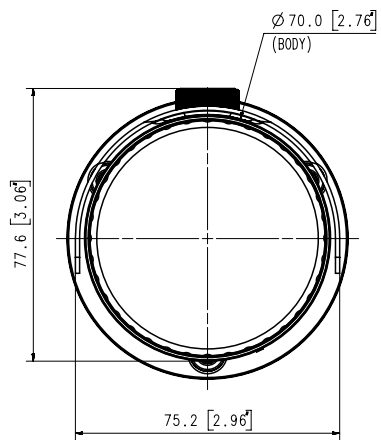

Compatible Accessories (Optional)

SBO-100B1

SBP-302PM

Video	
Imaging Device	1/2.8" 5MP CMOS
Resolution	5MP mode : 2592x1944, 1920x1080, 1280x960, 1280x720, 800x600, 800x448, 720x576, 720x480, 640x480, 640x360, 320x240 4MP mode : 2560x1440, 1920x1080, 1280x960, 1280x720, 800x600, 800x448, 720x576, 720x480, 640x480, 640x360, 320x240
Max. Framerate	H.265/H.264: Max. 30fps/25fps(60Hz/50Hz) MJPEG: Max. 15fps/12fps(60Hz/50Hz)
Min. Illumination	Color: 0.15Lux(F1.6, 1/30sec) BW: 0Lux(IR LED on)
Video Out	CVBS: 1.0 Vp-p / 75Ω composite, 720x480(N), 720x576(P) for installation
Lens	
Focal Length (Zoom Ratio)	4.0mm fixed focal
Max. Aperture Ratio	F1.6
Angular Field of View	H: 79.8°/ V: 58.1°/ D: 105.9°
Focus Control	Fixed
Operational	
Camera Title	Displayed up to 85 characters
Day & Night	Auto(ICR)
Backlight Compensation	BLC, WDR, SDR
Wide Dynamic Range	120dB
Digital Noise Reduction	SSNR
Motion Detection	4ea, polygonal zones
Privacy Masking	6ea, rectangular zones
Gain Control	Low / Middle / High
White Balance	ATW / AWC / Manual / Indoor / Outdoor
LDC	Support
Electronic Shutter Speed	Minimum / Maximum / Anti flicker (1/5~1/12,000sec)
Video Rotation	Flip, Mirror, Hallway view(90°/270°)
Analytics	Defocus detection, Directional detection, Motion detection, Enter/Exit, Tampering, Virtual line
Alarm I/O	Input 1ea / Output 1ea
Alarm Triggers	Analytics, Network disconnect, Alarm input
Alarm Events	File upload via FTP and e-mail Notification via e-mail SD/SDHC/SDXC or NAS recording at event triggers Alarm output
IR Viewable Length	25m(82.02ft)
Network	
Ethernet	RJ-45(10/100BASE-T)
Video Compression	H.265/H.264: Main/High, MJPEG
Smart Codec	WiseStream II

Appearance
Unit : mm [inch]