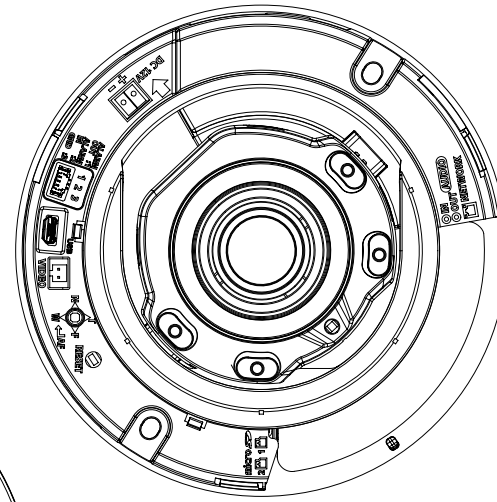

Mechanical

Color / Material	Ivory / Plastic
Product Dimensions / Weight	Ø140.8x113.0mm(Ø5.54x4.45"), 610g(1.34 lb)

- The latest product information / specification can be found at hanwha-security.com
- Design and specifications are subject to change without notice.
- Wisenet is the proprietary brand of Hanwha Techwin, formerly known as Samsung Techwin.