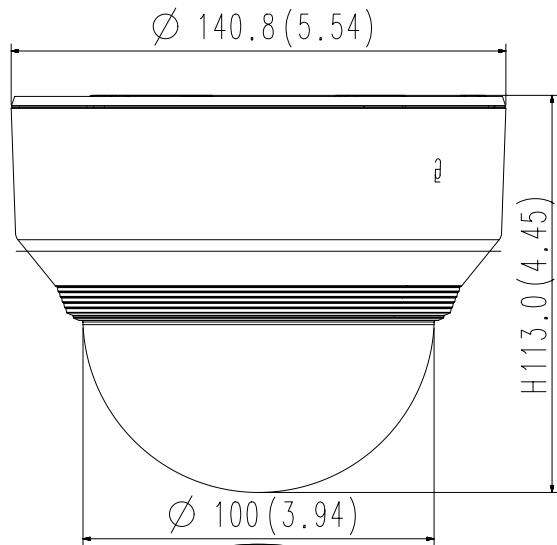

Mechanical

Color / Material	Ivory / Plastic
Product Dimensions / Weight	Ø140.8x113.0mm(Ø5.54x4.45"), 610g(1.34 lb)

- The latest product information / specification can be found at hanwha-security.com
- Design and specifications are subject to change without notice.
- Wisenet is the proprietary brand of Hanwha Techwin, formerly known as Samsung Techwin.