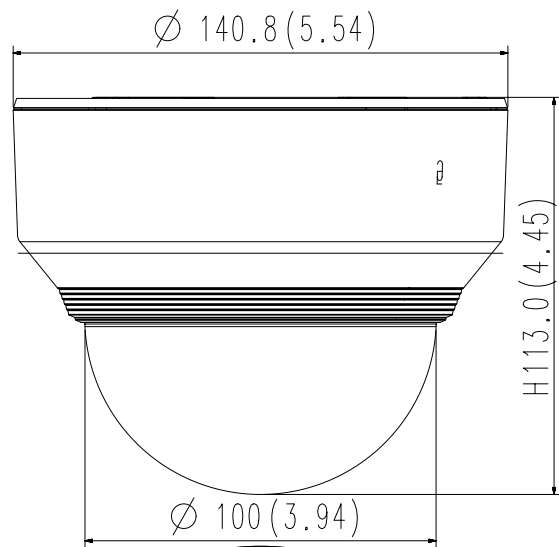

Mechanical

Color / Material	Ivory / Plastic
Product Dimensions / Weight	Ø140.8x113.0mm(Ø5.54x4.45"), 610g(1.34 lb)

- The latest product information / specification can be found at hanwha-security.com
- Design and specifications are subject to change without notice.
- Wisenet is the proprietary brand of Hanwha Techwin, formerly known as Samsung Techwin.

MICRO SD

AUDIO IN
AUDIO OUT
NETWORK

XND-6080/6080R/8080R

Unit : mm(inch)

A2

MICRO SD

AUDIO IN
AUDIO OUT
NETWORK

XND-6080/6080R/8080R

Unit : mm(inch)

A2