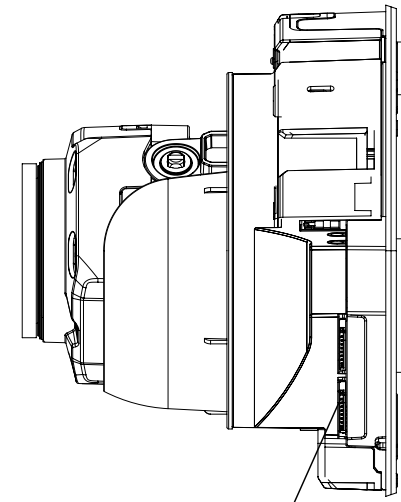

Mechanical

Color / Material	Ivory / Plastic
Product Dimensions / Weight	Ø140.8x113.0mm(Ø5.54x4.45"), 610g(1.34 lb)

- The latest product information / specification can be found at hanwha-security.com
- Design and specifications are subject to change without notice.
- Wisenet is the proprietary brand of Hanwha Techwin, formerly known as Samsung Techwin.

MICRO SD

AUDIO IN
AUDIO OUT
NETWORK

XND-6080/6080R/8080R

Unit : mm(inch)

A2

MICRO SD

AUDIO IN
AUDIO OUT
NETWORK

XND-6080/6080R/8080R

Unit : mm(inch)

A2