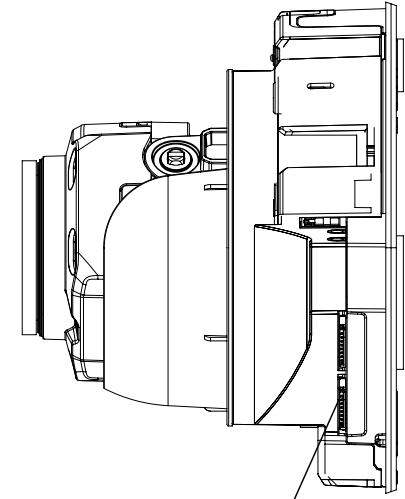

Mechanical

Color / Material	Ivory / Plastic
Product Dimensions / Weight	Ø140.8x113.0mm(Ø5.54x4.45"), 610g(1.34 lb)

- The latest product information / specification can be found at hanwha-security.com
- Design and specifications are subject to change without notice.
- Wisenet is the proprietary brand of Hanwha Techwin, formerly known as Samsung Techwin.