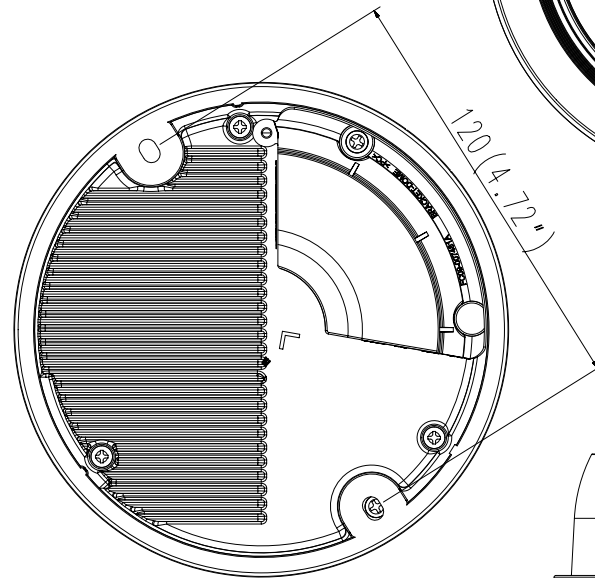

Mechanical

Color / Material	Ivory / Plastic
Product Dimensions / Weight	Ø140.8x113.0mm(Ø5.54x4.45"), 610g(1.34 lb)

- The latest product information / specification can be found at hanwha-security.com
- Design and specifications are subject to change without notice.
- Wisenet is the proprietary brand of Hanwha Techwin, formerly known as Samsung Techwin.

MICRO SD

AUDIO IN
AUDIO OUT
NETWORK

XND-6080/6080R/8080R

Unit : mm(inch)

A2

MICRO SD

AUDIO IN
AUDIO OUT
NETWORK

XND-6080/6080R/8080R