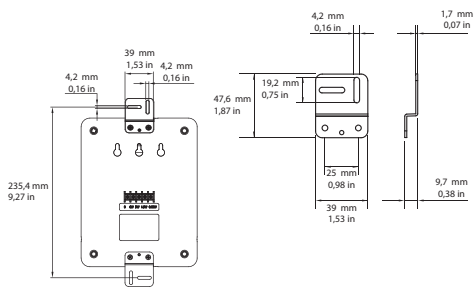

1 |

2 |

3 |

4 |

5 |

6 |

7 |

8 |

**B****B2****Cabinet loudspeaker 6W**

LB10-UC06-D | LB10-UC06-FD |

LB10-UC06-FL | LB10-UC06-L |

LB10-UC06V-D | LB10-UC06V-L

en Quick installation guide

Bosch Security Systems B.V.
 Torenallee 49
 5617 BA Eindhoven
 The Netherlands
www.boschsecurity.com
 © Bosch Security Systems B.V., 2019