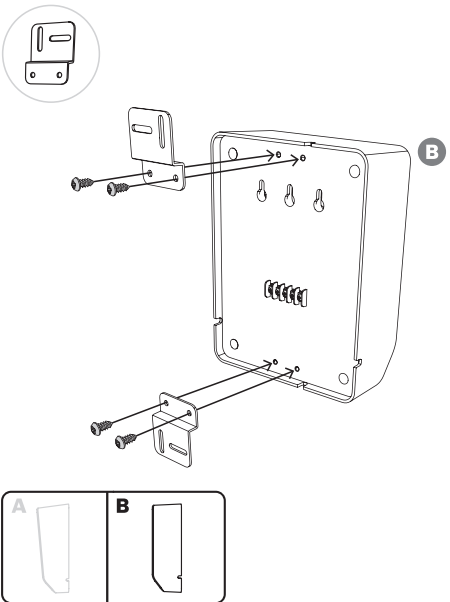

1 |

2 |

3 |

4 |

5 |

6 |

7 |

8 |

**B****B2****Cabinet loudspeaker 6W**

LB10-UC06-D | LB10-UC06-FD |

LB10-UC06-FL | LB10-UC06-L |

LB10-UC06V-D | LB10-UC06V-L

en Quick installation guide

Bosch Security Systems B.V.
 Torenallee 49
 5617 BA Eindhoven
 The Netherlands
www.boschsecurity.com
 © Bosch Security Systems B.V., 2019