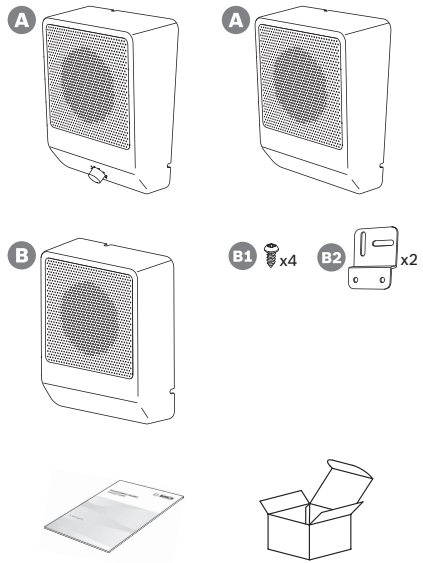

1 |

2 |

3 |

4 |

5 |

6 |

7 |

8 |

**B****B2****Cabinet loudspeaker 6W**

LB10-UC06-D | LB10-UC06-FD |

LB10-UC06-FL | LB10-UC06-L |

LB10-UC06V-D | LB10-UC06V-L

en Quick installation guide

Bosch Security Systems B.V.
 Torenallee 49
 5617 BA Eindhoven
 The Netherlands
www.boschsecurity.com
 © Bosch Security Systems B.V., 2019