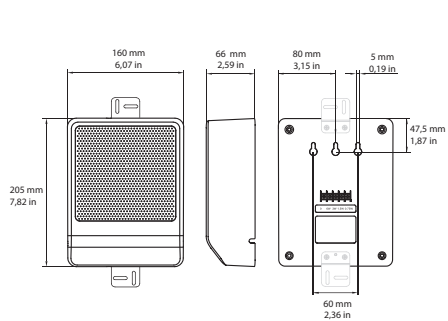

1 |

2 |

3 |

4 |

5 |

6 |

7 |

8 |

**B****B2****Cabinet loudspeaker 6W**

LB10-UC06-D | LB10-UC06-FD |

LB10-UC06-FL | LB10-UC06-L |

LB10-UC06V-D | LB10-UC06V-L

en Quick installation guide

Bosch Security Systems B.V.
 Torenallee 49
 5617 BA Eindhoven
 The Netherlands
www.boschsecurity.com
 © Bosch Security Systems B.V., 2019