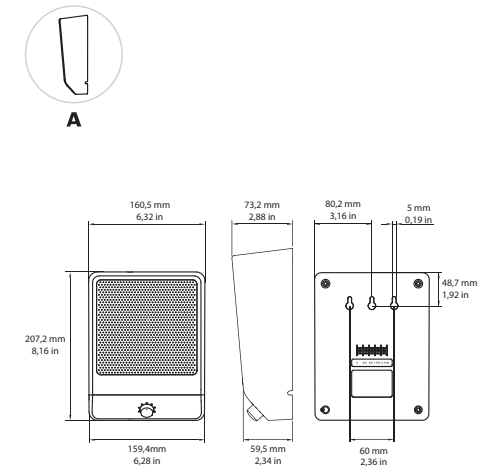

1 |

2 |

3 |

4 |

5 |

6 |

7 |

8 |

**B****B2****Cabinet loudspeaker 6W**

LB10-UC06-D | LB10-UC06-FD |

LB10-UC06-FL | LB10-UC06-L |

LB10-UC06V-D | LB10-UC06V-L

en Quick installation guide

Bosch Security Systems B.V.
 Torenallee 49
 5617 BA Eindhoven
 The Netherlands
www.boschsecurity.com
 © Bosch Security Systems B.V., 2019