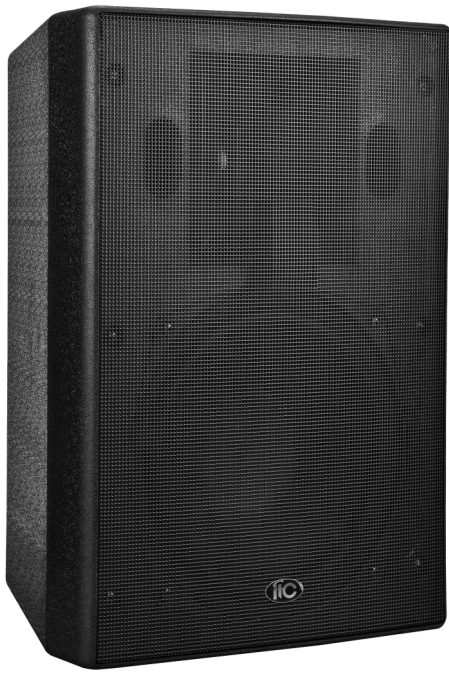

Professional Speaker

TS-9/TS-9W

Specification:

Model	TS-9	TS-9W(white)
Impedance	8Ω	8Ω
Frequency response	55Hz~18KHz	55Hz~18KHz
Rated power	40W	40W
Sensitivity	96dB	96dB
Tweeter	2" tweeter	2" tweeter
Woofer	8" woofer	8" woofer
Cabinet material	ABS	ABS
Size (L×W×H)	380×277×218mm	380×277×218mm
Weight	5.5Kg	5.5Kg