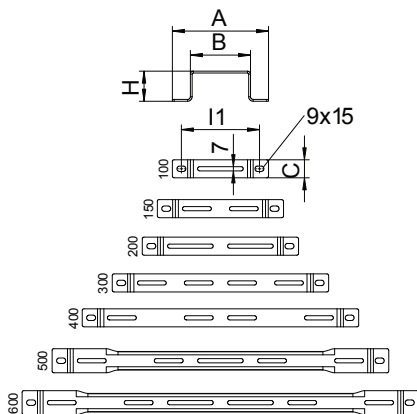

Technical data sheet

Stand-off bracket

Item no. 6015522

Stand-off bracket for cable trays and mesh cable trays.

St	Steel
FS	Strip galvanised

Master data

Item no.	6015522
Type	DBL 50 200 FS
Description 1	Spacer clamp
Dimension	B200mm
Material	Steel
Material symbol	St
Surface	Strip galvanised
Surface to DIN	DIN EN 10346
Surface symbol	FS
Smallest sales unit (VG)	20,00 Piece
Weight	21,00 kg/100 pc.

Technical data

Dimension B	200,00 mm
Dimension H	50,00 mm
Version	Wall/ceiling clamp, trapezoidal profile
Tray fastening	Screw-on
Suitable for cable tray	<input checked="" type="checkbox"/>
Suitable for cable ladder	<input type="checkbox"/>
Suitable for mesh cable tray	<input checked="" type="checkbox"/>

Appr. load:

Technical data sheet

Stand-off bracket

Item no. 6015522

Technical data

Appr. load: