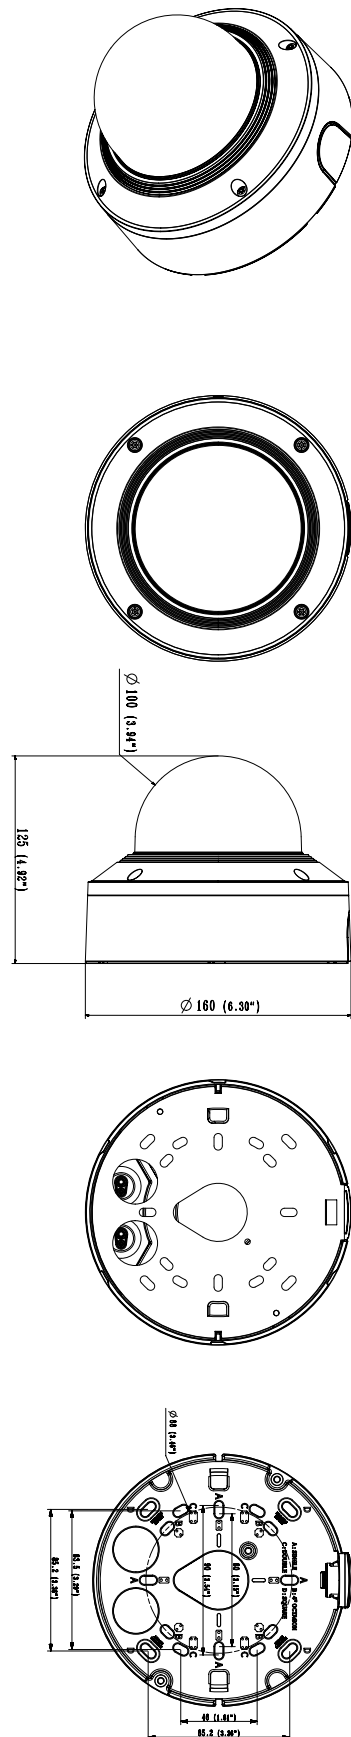

XND-8081VZ

5M H.265 NW Dome Camera

Key Features

- Max. 5Megapixel resolution
- 0.07Lux@F1.4 (Color), 0.007Lux@F1.4 (B/W)
- Day & Night (ICR), WDR (150dB / 120dB)
- Modular structure and motorized PTRZ
- Hallway View, WiseStreamII Support
- Video & audio analytics, Audio playback
- DIS and shock detection with built-in gyro sensor
- IP52/IK10, PoE, 12VDC

Unit : mm (inch)
SCALE 1:1

XND-6081VZ / 8081VZ

XND-6081VZ / 8081VZ with SKIN-COVER