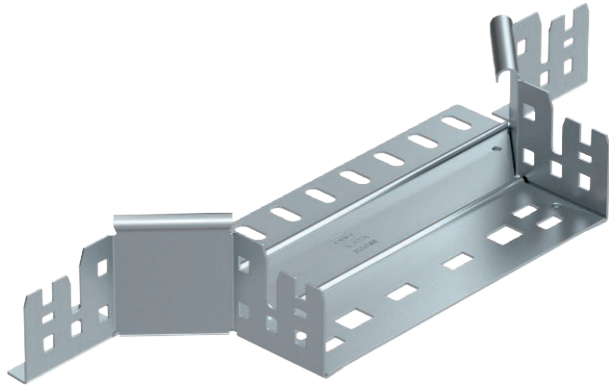

## Add-on tee 60

Item no. 6041234

Magic add-on tee with quick connector system. For all cable tray types of 60 mm side height.

St	Steel
FS	Strip galvanised

### Master data

Item no.	6041234
Type	RAAM 620 FS
Description 1	Add-on tee
Description 2	with quick connector
Dimension	60x200
Material	Steel
Material symbol	St
Surface	Strip galvanised
Surface to DIN	DIN EN 10346
Surface symbol	FS
Smallest sales unit (VG)	1,00 Piece
Weight	50,10 kg/100 pc.

### Technical data

Width	200,00 mm
Side height	60,00 mm
Dimension B	200,00 mm
Departing width	200,00 mm
Connector version	Integrated connector
Dimension	60x200 mm
Plate thickness	1,25 mm
Suitable for maintaining electrical function	<input type="checkbox"/>
Material thickness, floor plate	1,25 mm
NATO hole pattern	<input type="checkbox"/>
Rustproof steel, pickled	<input type="checkbox"/>
Wide-span version	<input type="checkbox"/>