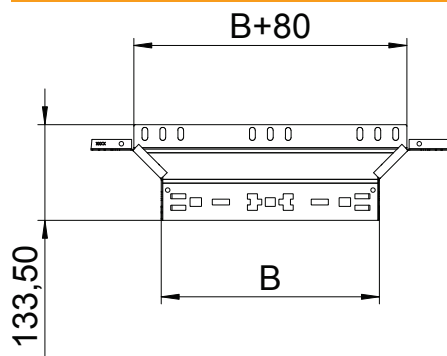

## Add-on tee 60

Item no. 6041234

Magic add-on tee with quick connector system. For all cable tray types of 60 mm side height.

St	Steel
FS	Strip galvanised

### Master data

Item no.	6041234
Type	RAAM 620 FS
Description 1	Add-on tee
Description 2	with quick connector
Dimension	60x200
Material	Steel
Material symbol	St
Surface	Strip galvanised
Surface to DIN	DIN EN 10346
Surface symbol	FS
Smallest sales unit (VG)	1,00 Piece
Weight	50,10 kg/100 pc.

### Technical data

Width	200,00 mm
Side height	60,00 mm
Dimension B	200,00 mm
Departing width	200,00 mm
Connector version	Integrated connector
Dimension	60x200 mm
Plate thickness	1,25 mm
Suitable for maintaining electrical function	<input type="checkbox"/>
Material thickness, floor plate	1,25 mm
NATO hole pattern	<input type="checkbox"/>
Rustproof steel, pickled	<input type="checkbox"/>
Wide-span version	<input type="checkbox"/>