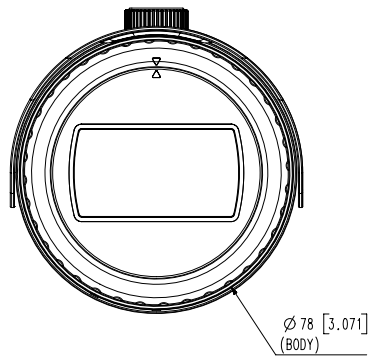

Mechanical

Color / Material	Dark grey / Aluminum
Product Dimensions / Weight	∅78.0x259.8mm(∅3.07x10.23"), 900g(1.98 lb)

DORI (EN62676-4 standard)

Detect (25PPM/ 8PPF)	Wide: 27.4m(89.85ft) / Tele: 128.8m(422.56ft)
Observe (63PPM/ 19PPF)	Wide: 11.0m(35.94ft) / Tele: 51.5m(169.02ft)
Recognize (125PPM/ 38PPF)	Wide: 5.5m(17.97ft) / Tele: 25.8m(84.51ft)
Identify (250PPM/ 76PPF)	Wide: 2.7m(8.99ft) / Tele: 12.9m(42.26ft)

UNIT : mm [inch]
SCALE : 1/1