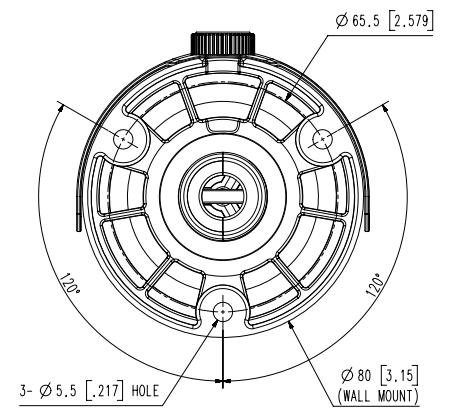

Mechanical

Color / Material	Dark grey / Aluminum
Product Dimensions / Weight	∅78.0x259.8mm(∅3.07x10.23"), 900g(1.98 lb)

DORI (EN62676-4 standard)

Detect (25PPM/ 8PPF)	Wide: 27.4m(89.85ft) / Tele: 128.8m(422.56ft)
Observe (63PPM/ 19PPF)	Wide: 11.0m(35.94ft) / Tele: 51.5m(169.02ft)
Recognize (125PPM/ 38PPF)	Wide: 5.5m(17.97ft) / Tele: 25.8m(84.51ft)
Identify (250PPM/ 76PPF)	Wide: 2.7m(8.99ft) / Tele: 12.9m(42.26ft)

UNIT : mm [inch]
SCALE : 1/1