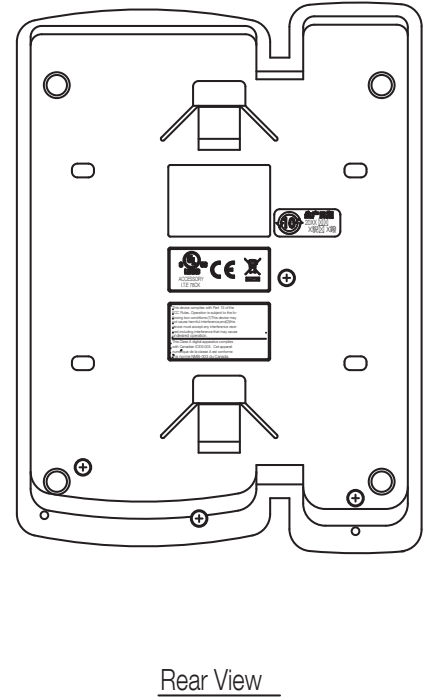

# N-8010MS

MASTER STATION

This Master Station is designed to connect to the IP Intercom Exchange, and provides hands-free or handset conversation of high sound quality. This station can be mounted to the wall using an optional YC-280 wall mounting bracket.

## Specifications

Power source	48 V DC (supplied from the IP network intercom exchange)
Frequency response	300 Hz - 7 kHz
Power consumption	2.4 W (max.)
Wiring method	1 set of twisted pair cable
Transmission range	Max. 1500 m (ø 0.65 mm, Loop resistance < 170 Ω) / 2,900 m (ø 0.9 mm)
Speech method	Hands-free or handset conversation
Dimensions (W x H x D)	148 x 208 x 70,5 mm
Dimensions (ø x D)	x 70,5 mm
Finish	ABS resin, grey,

# N-8010MS

MASTER STATION

Appearance

UNIT:mm

SCALE:1/3