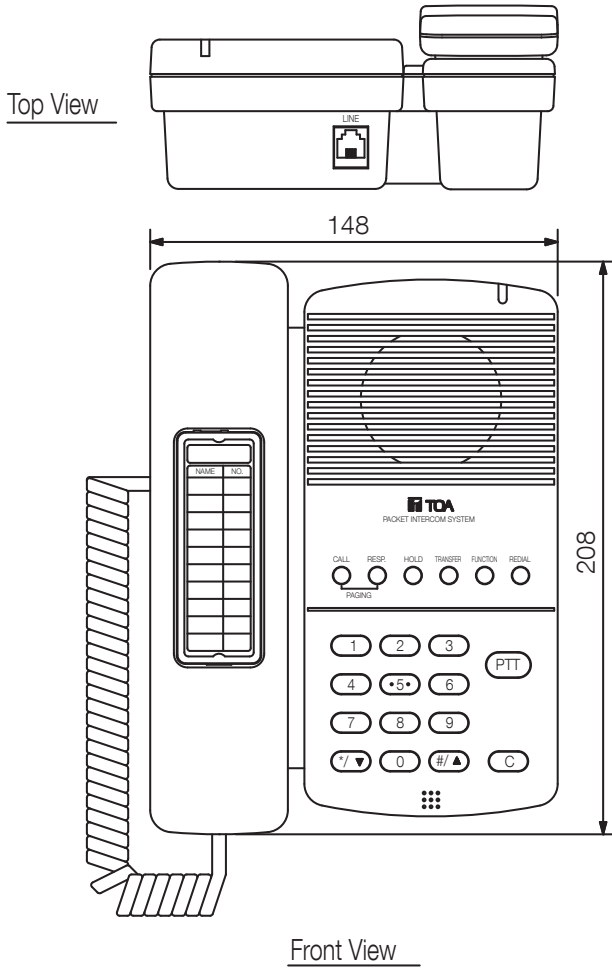

# N-8010MS

MASTER STATION

This Master Station is designed to connect to the IP Intercom Exchange, and provides hands-free or handset conversation of high sound quality. This station can be mounted to the wall using an optional YC-280 wall mounting bracket.

## Specifications

Power source	48 V DC (supplied from the IP network intercom exchange)
Frequency response	300 Hz - 7 kHz
Power consumption	2.4 W (max.)
Wiring method	1 set of twisted pair cable
Transmission range	Max. 1500 m (ø 0.65 mm, Loop resistance < 170 Ω) / 2,900 m (ø 0.9 mm)
Speech method	Hands-free or handset conversation
Dimensions (W x H x D)	148 x 208 x 70,5 mm
Dimensions (ø x D)	x 70,5 mm
Finish	ABS resin, grey,

# N-8010MS

MASTER STATION

Appearance

UNIT:mm

SCALE:1/3