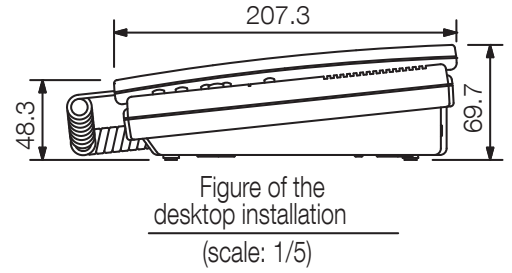

## Specifications

Power source	48 V DC (supplied from the IP network intercom exchange)
Frequency response	300 Hz - 7 kHz
Power consumption	2.4 W (max.)
Wiring method	1 set of twisted pair cable
Transmission range	Max. 1500 m (ø 0.65 mm, Loop resistance < 170 Ω) / 2,900 m (ø 0.9 mm)
Speech method	Hands-free or handset conversation
Dimensions (W x H x D)	148 x 208 x 70,5 mm
Dimensions (ø x D)	x 70,5 mm
Finish	ABS resin, grey,

# N-8010MS

MASTER STATION

Appearance

UNIT:mm

SCALE:1/3